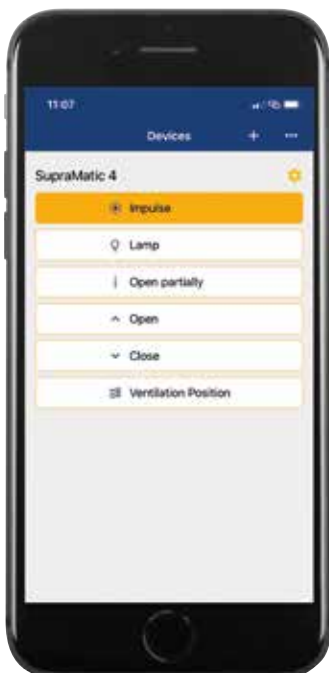

Hörmann BlueSecur

Bluetooth receiver as standard
Operation by smartphone using the Hörmann BlueSecur app

¹⁾ in comparison with the ProMatic series 3