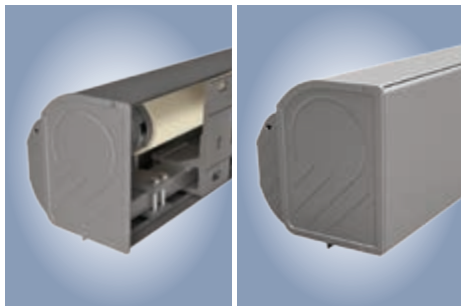

Perfect protection and versatile installation

Once the awning is retracted, both the fabric and the mechanical parts are safely protected inside the cassette. A number of versions are available depending on where the awning is to be fitted.

- K 2000 with fully closed cassette for any type of building
- I 2000 without rear wall profile, for wall installation