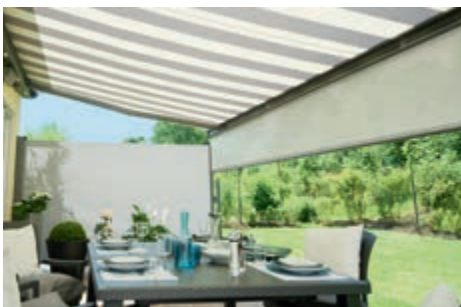

Valance Plus – more privacy, more glare protection

With its vertical awning, the Opal Design II Valance Plus provides the best-possible privacy, anti-glare and sun protection.

- valance height up to 210 cm
- patented weinor Opti-Flow-System® for the ideal fabric positioning
- coordinated valance control with integrated BiConnect retraction protection