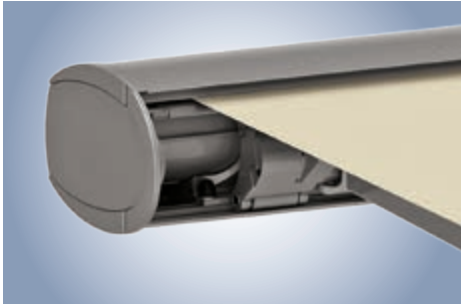

End cap closure – unique and safe closing mechanism

If you can see the spring loaded clips at the end of the cassette are closed, then the awning is reliably protected against the elements and dirt.

- crescent-shaped cap closes securely
- unique, patented solution made by weinor