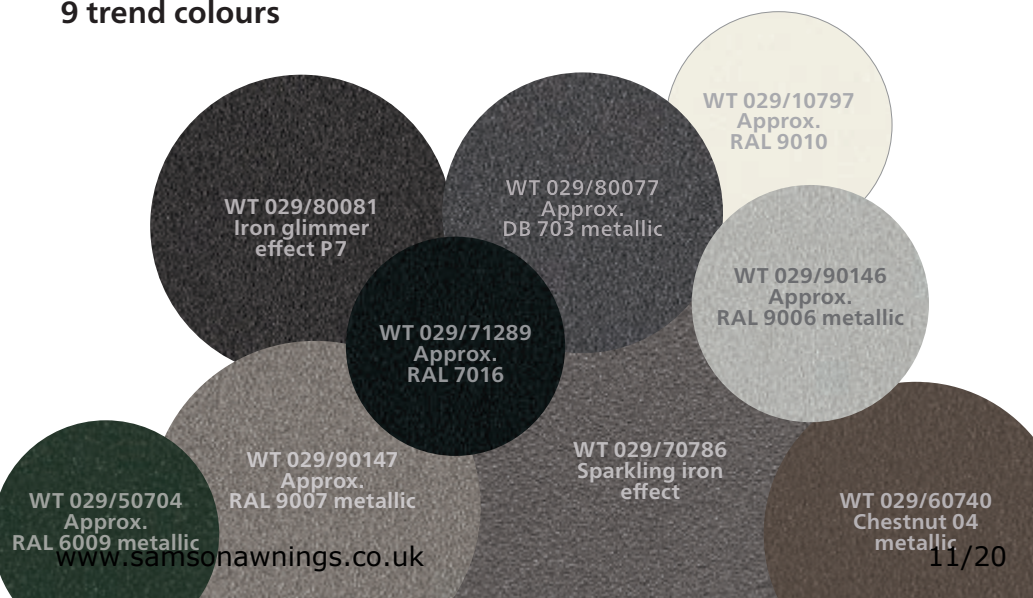

Over 200 modern FRAME COLOURS

Colour manufacturers make every effort to guarantee colour stability. Despite this, as a result of the ban on the use of heavy metals in powder coatings, it therefore cannot be excluded that colours in general, and Fire Red (RAL 3000) in particular, may fade with time.

Maximum colour safety: weinor has over 200 different frame colours for you to choose from. You can choose from diverse colours which harmonise with the architecture.

RAL 8003
Clay brown

RAL 6012
Black green

RAL 1002
Sandy yellow

RAL 1015
Light ivory

RAL 1003
Signal yellow

Identical colours – for a perfect match

As weinor does all the powder coating in its own workshop, you can also rest assured that different weinor products come with the same top-class colour tonality and identical gloss level.

Choose from an abundance of high-quality colours:

- 47 standard RAL rack colours, silk gloss
- 9 scratchproof, resistant trend colours with an elegant textured look (standard)
- over 150 special RAL colours

9 trend colours